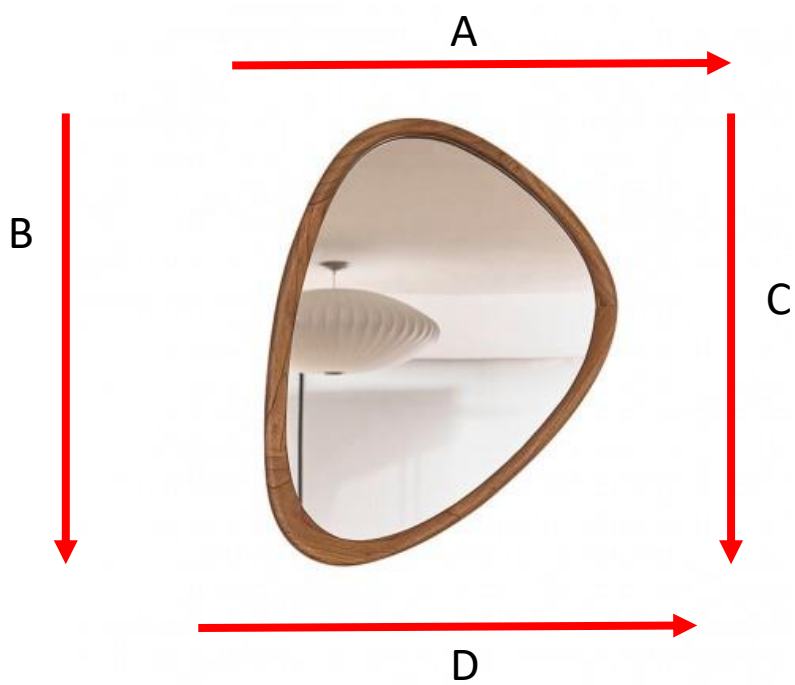

Miroir en mindi massif 75 cm FIFTIES

Référence : 1651

A = 61 cm
B = 75 cm
C = 72 cm
D = 55 cm

a = 84 cm
b = 65 cm
c = 7 cm