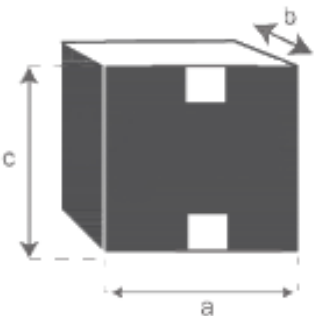

Miroir en mindi massif 75 cm FIFTIES

Référence : 1651

A = 61 cm
B = 75 cm
C = 72 cm
D = 55 cm

a = 84 cm
b = 65 cm
c = 7 cm