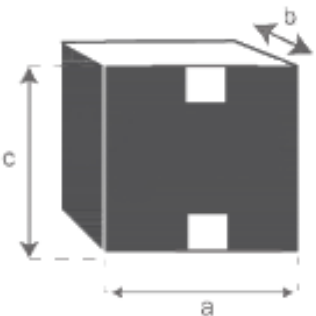

BERAH GETAH

Ref: CAJ0001

A = 177 cm
B = 75 cm
C = 77 cm
D = 35 cm

a = 179 cm
b = 79 cm
c = 77 cm