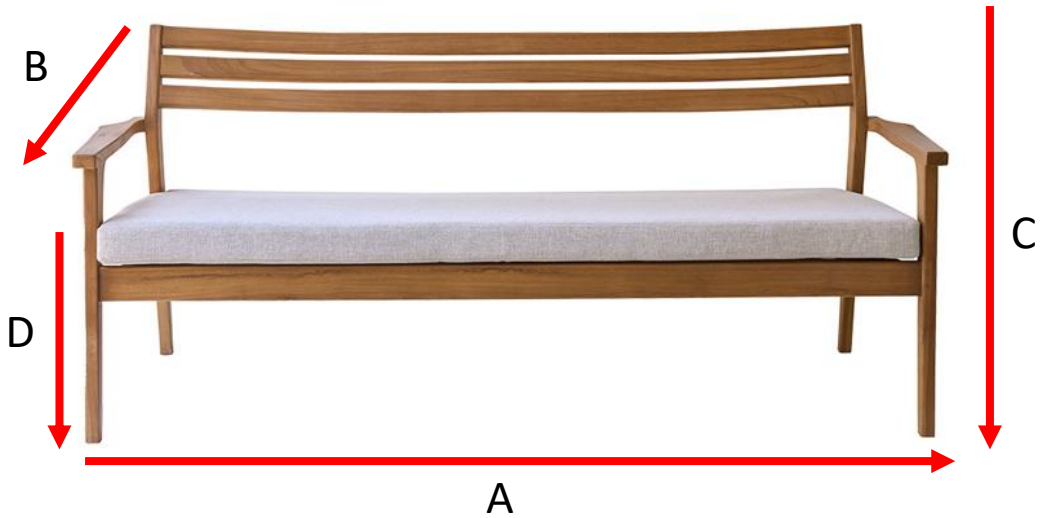

BERAH GETAH

Ref: CAJ0001

A = 177 cm
B = 75 cm
C = 77 cm
D = 35 cm

a = 179 cm
b = 79 cm
c = 77 cm