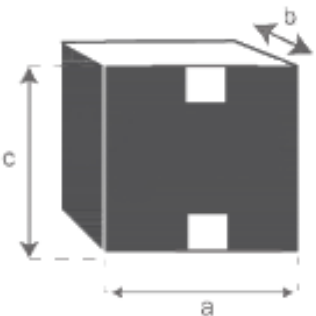

Coiffeuse en mindi massif 90 cm FIFTIES Référence : COI0001

A = 90 cm
B = 42,5 cm
C = 90 cm
D = 20 cm
E = 30 cm
F = 38 cm
G = 30 cm
H = 58 cm

a = 100 cm
b = 65 cm
c = 47 cm