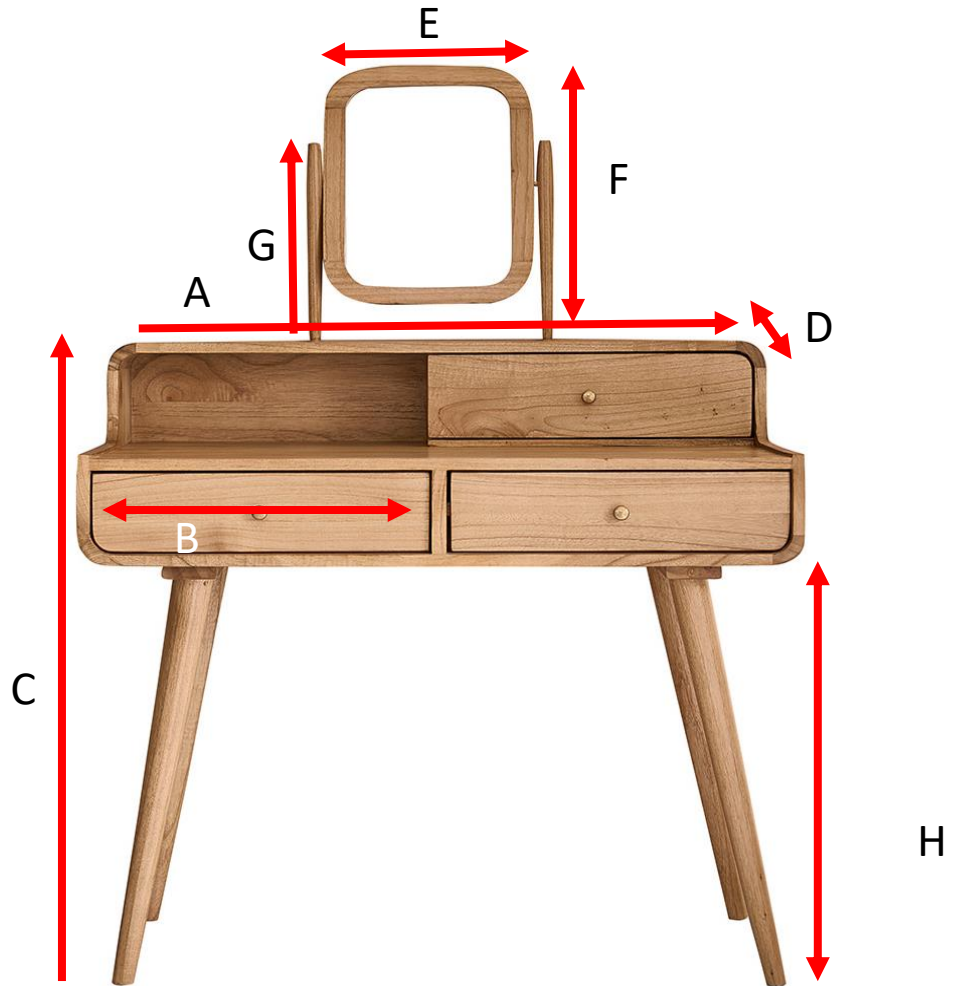

Coiffeuse en mindi massif 90 cm FIFTIES Référence : COI0001

A = 90 cm
B = 42,5 cm
C = 90 cm
D = 20 cm
E = 30 cm
F = 38 cm
G = 30 cm
H = 58 cm

a = 100 cm
b = 65 cm
c = 47 cm